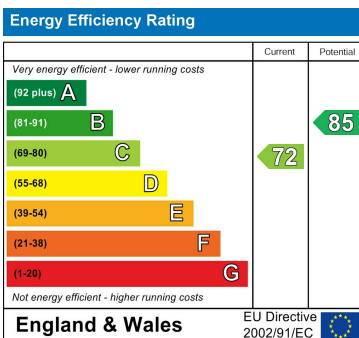

Council Tax Band

A

Energy Performance Graph