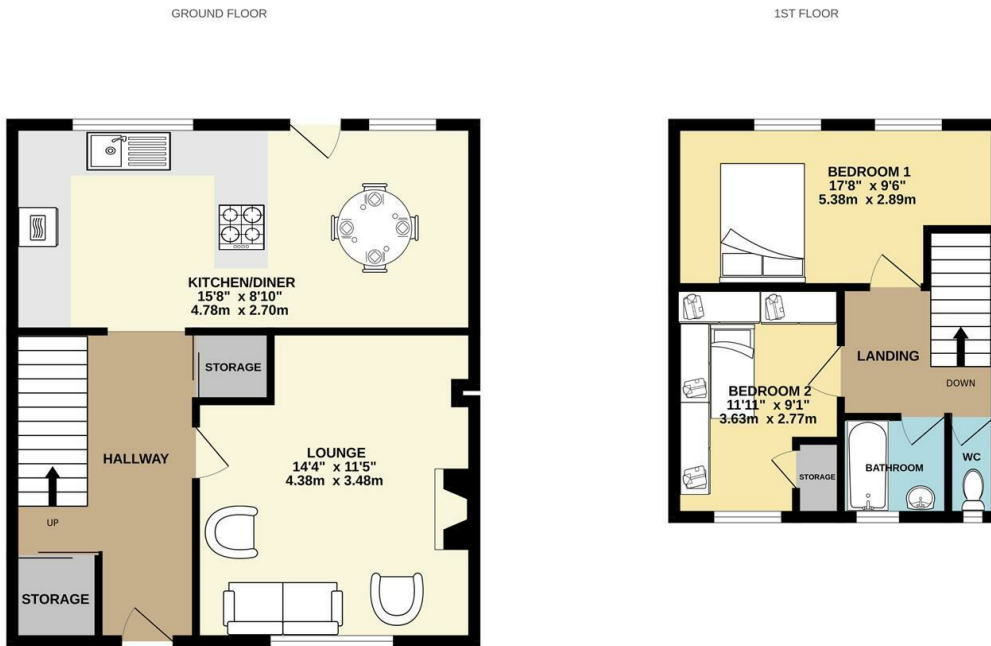

2 Bedroom House - Terraced located in Leicester

*** OFF ROAD PARKING - TWO BEDROOMS ***

Seths are delighted to present this well-positioned 2 Bedroom Mid-Terraced Home, located on Blue Gates Road.

The property enjoys a convenient location close to Beaumont Leys Shopping Centre, schools, and local amenities, with excellent transport links including easy access to the motorway network. On the ground floor, you are welcomed by an entrance hallway leading into a bright lounge and a spacious kitchen/diner. The kitchen is fitted with a range of wall and base units, an integrated gas hob with extractor over, integrated electric oven, sink unit, and space for further appliances.

Upstairs, the property offers two well-proportioned bedrooms, with one benefitting from fitted storage, together with a bathroom comprising a bathtub with shower over and wash hand basin, as well as a separate W.C.