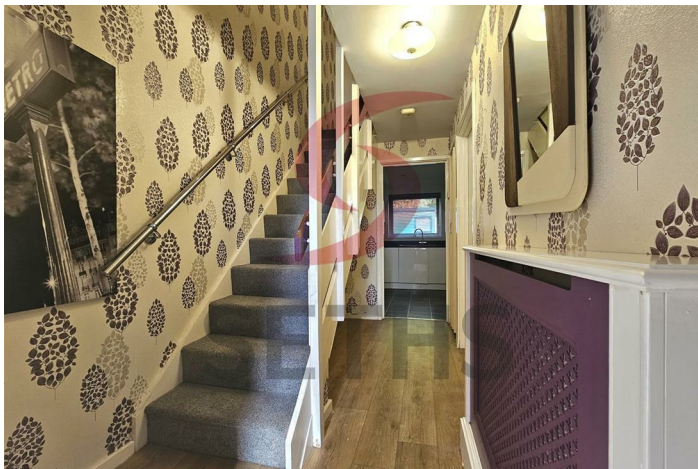

FREEHOLD

House - Terraced (EPC Rating: C)

**66 BLUE GATES ROAD, BEAUMONT LEYS,
LEICESTER, LE4 1AB**

Offers Over

£210,000

SETHS

2 1 1 C